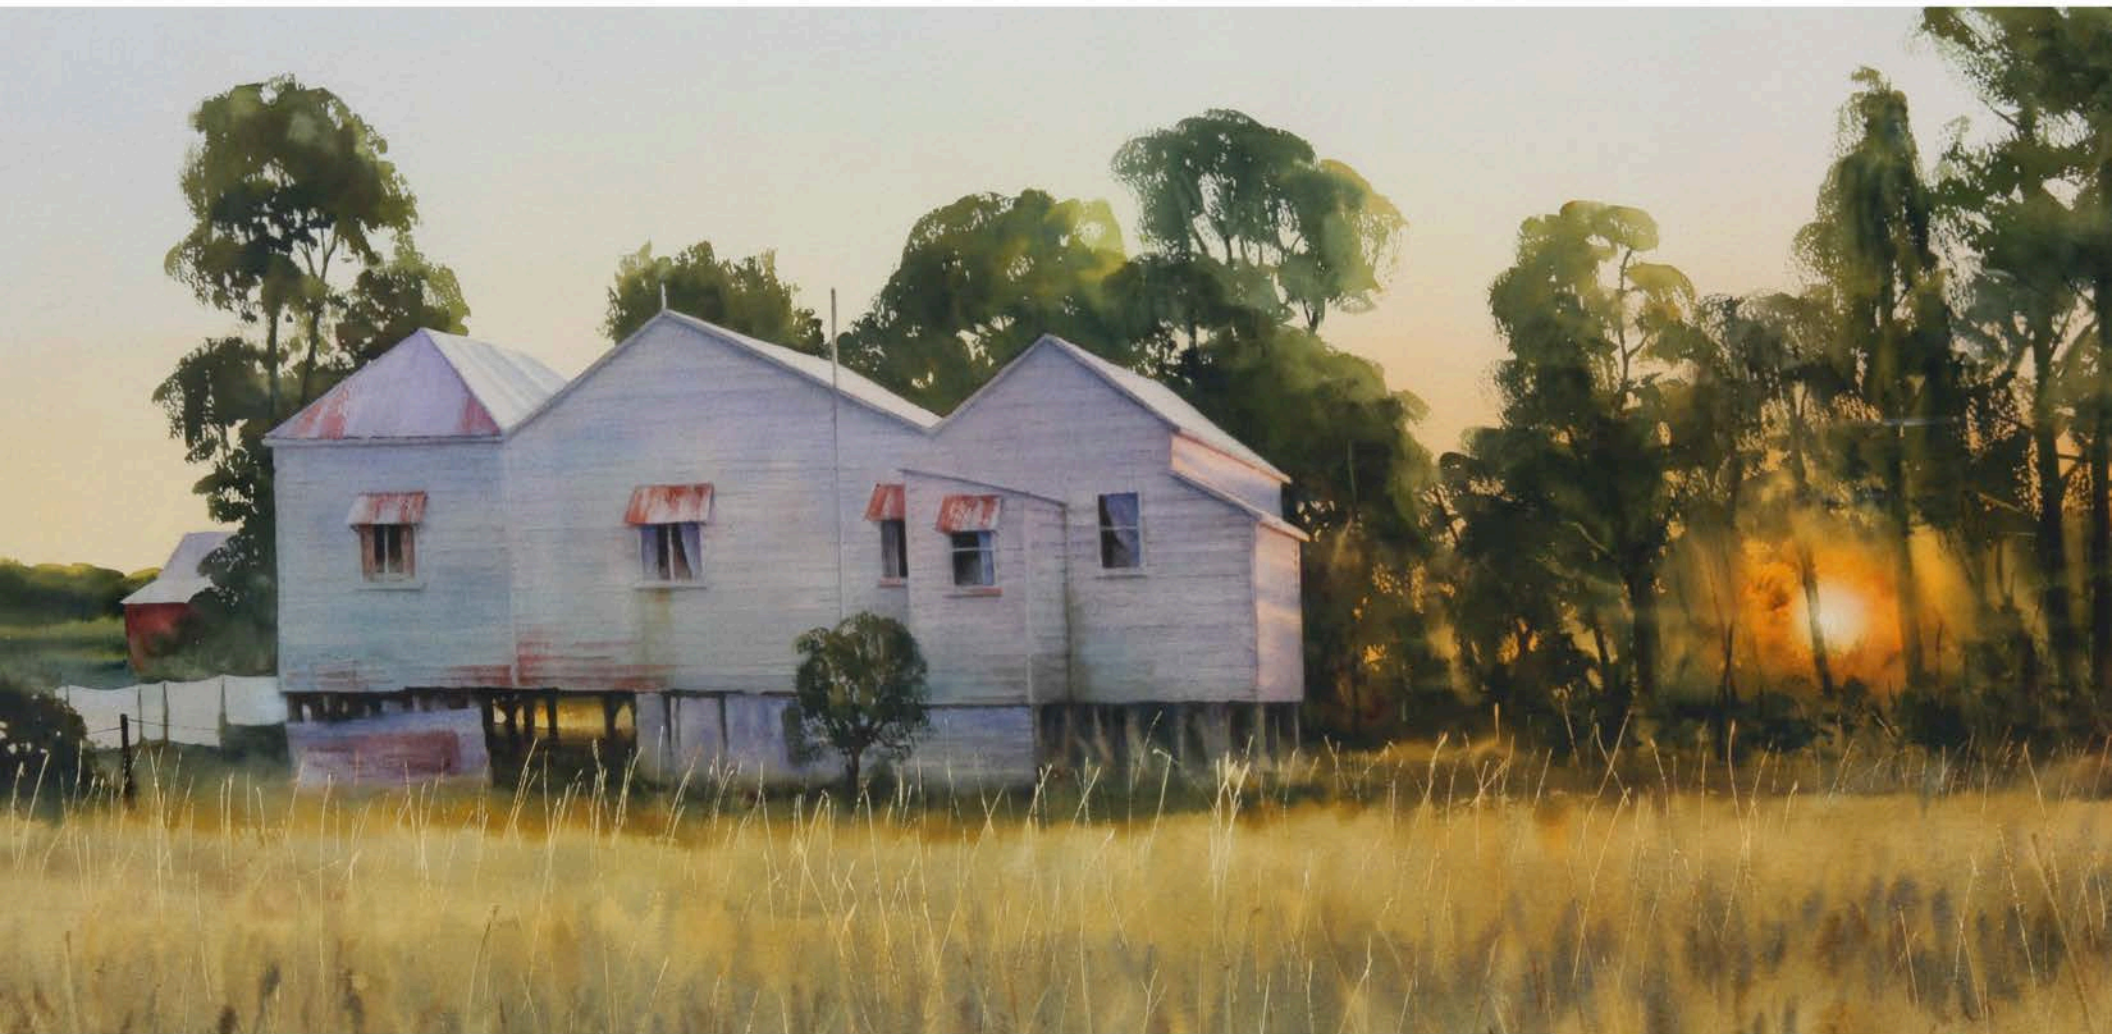

36

Heavy Weather (near Noosa), Watercolour Size 33 x 43cm – \$1800 inc gst

Old Homestead Yandinda, Watercolour Size 71 x 44cm - \$3000 inc gst

38

Shades of Green, Watercolour Size 28 x 18cm – \$600 inc gst