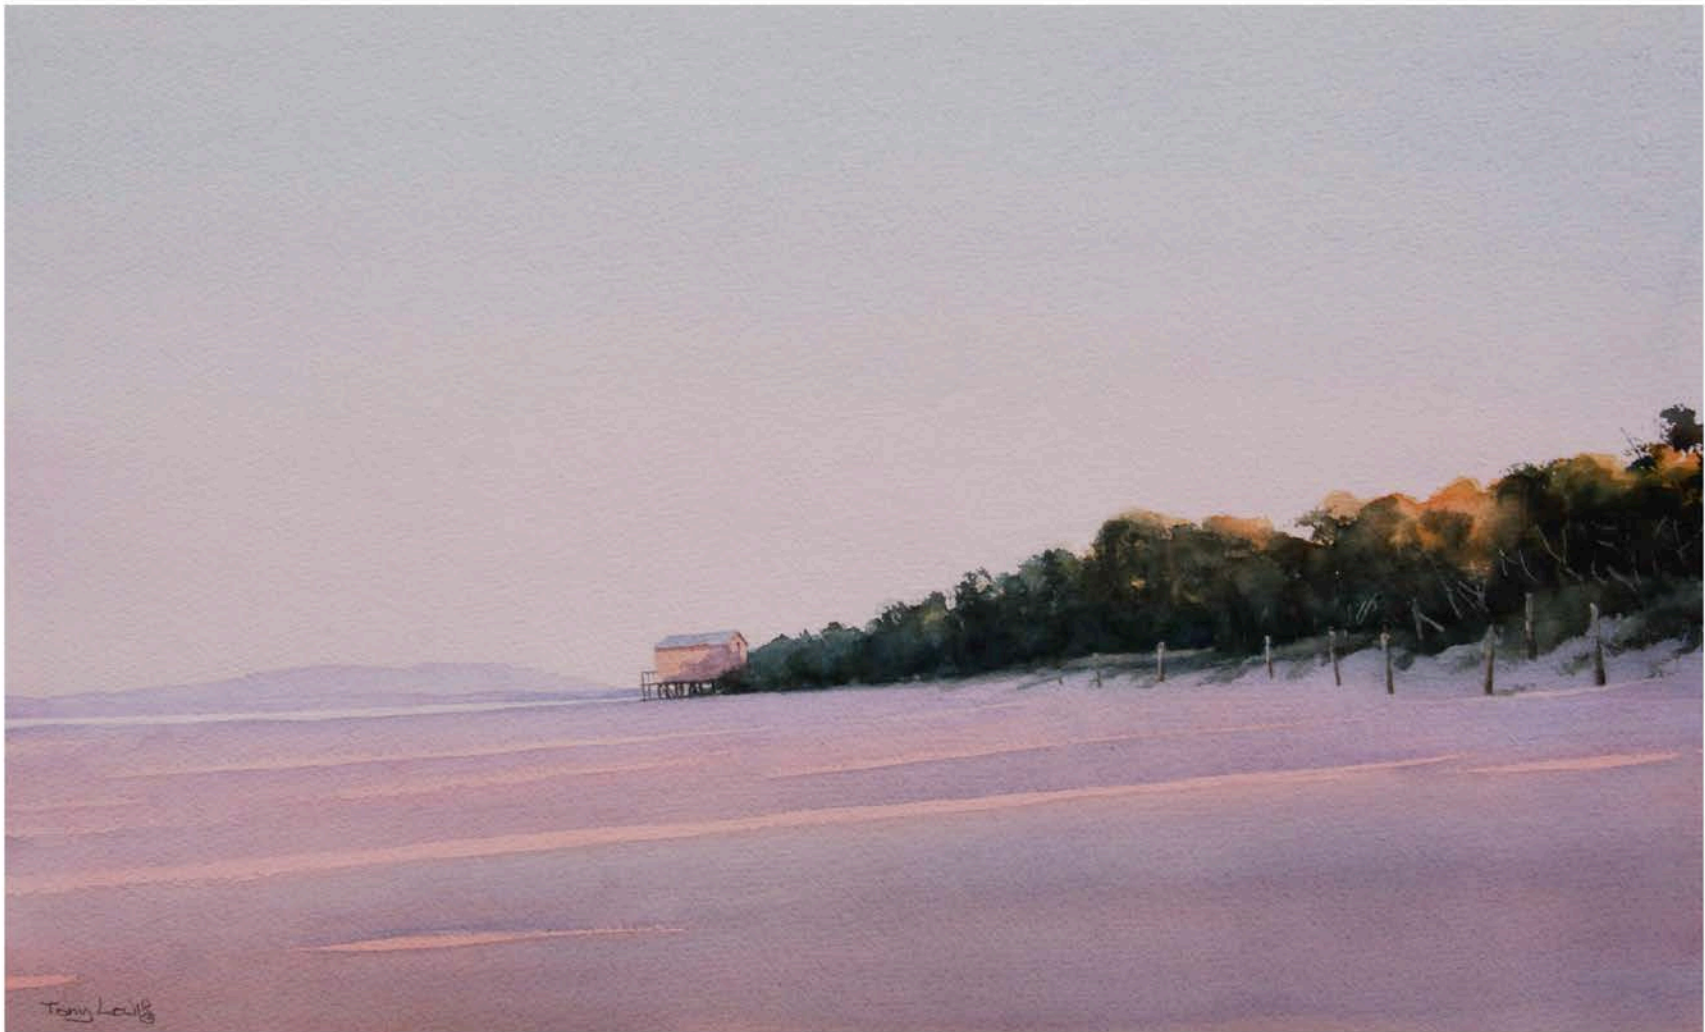

LEFT: The Jetty, Watercolour Size 52cm x 33cm – $2500 inc gst

RIGHT: Magnolias, Watercolour Size 24cm x 18cm – $450 inc gst